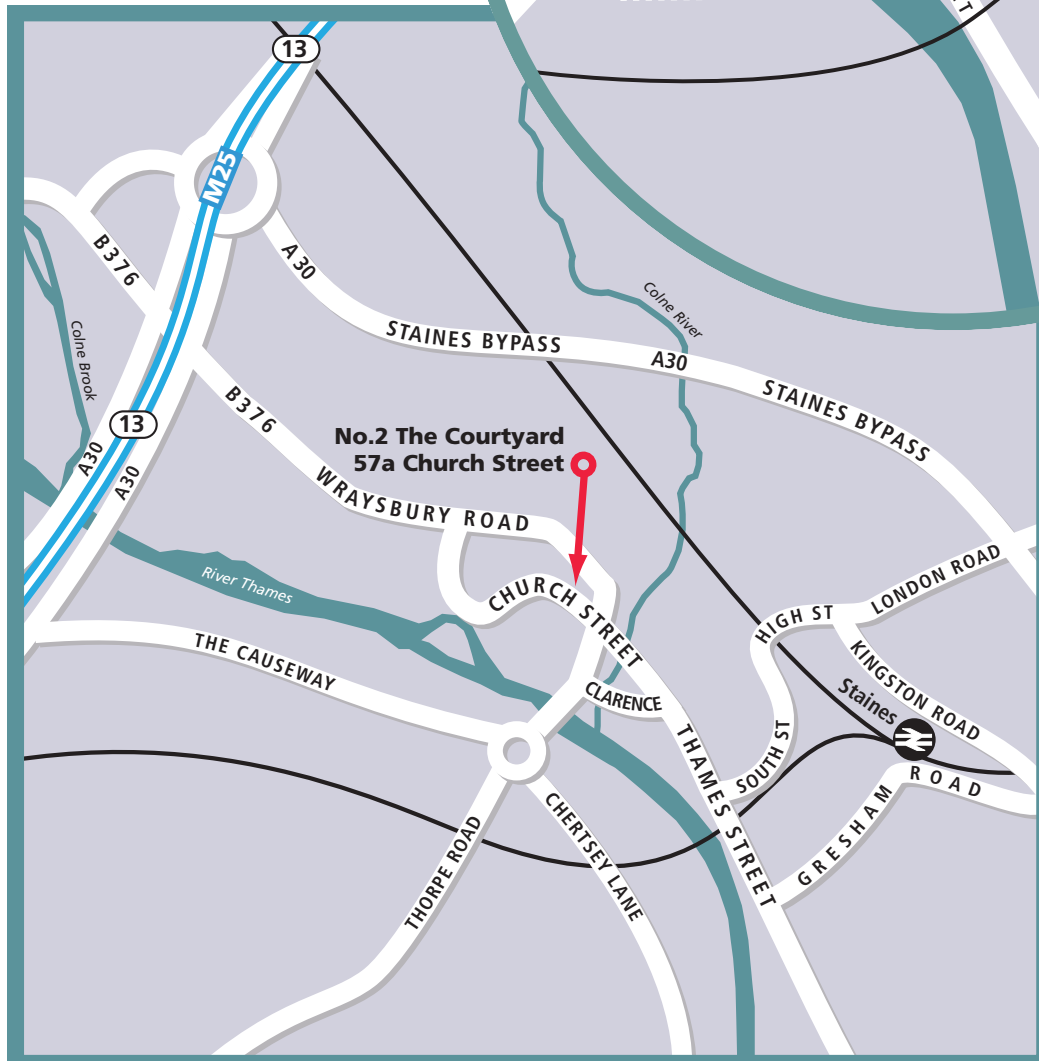

M25

Exit M25 at junction 13
Follow signs for B376 to Wraysbury
At the mini roundabout take the first left into Wraysbury Road (B376)
Continue along this road
Just after the first set of traffic lights turn right into Church Street

Staines bus station

Walk through the Elmsleigh Centre into the main High Street.
Turn left and continue along the pedestrianised High Street following the road around to the right leading into Church Street.
Cross over the road and continue along Church Street.
Enter the Courtyard by the white gate on your right hand side.

Staines Train Station

Exiting the main station entrances turn left into Station Path.
At the end of this path turn left into the High Street.
Continue walking through to the main pedestrianised High Street.
Follow the road around to the right leading into Church Street.
Cross over the road and continue along Church Street .
Enter the Courtyard by the white gate on your right hand side