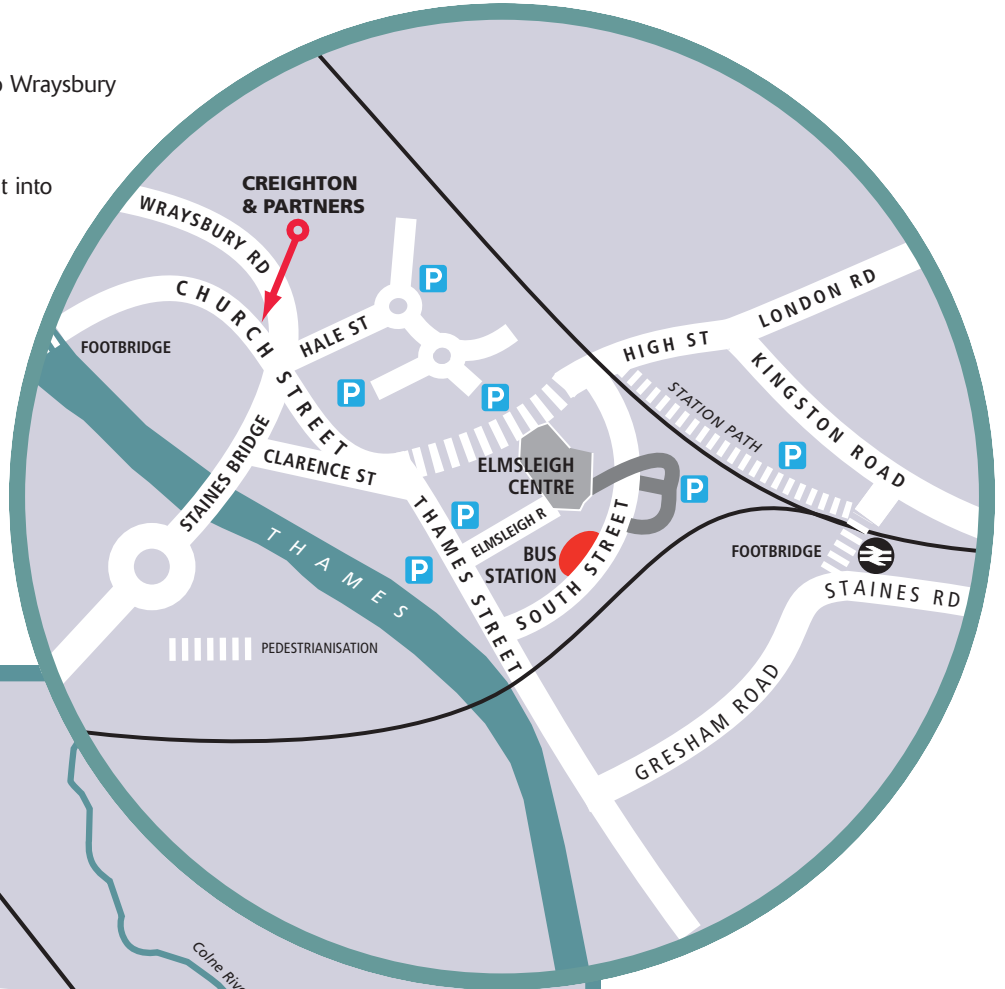

M25

Exit M25 at junction 13
Follow signs for B376 to Wraysbury
At the mini roundabout take the first left into Wraysbury Road (B376)
Continue along this road
Just after the first set of traffic lights turn right into Church Street

Staines bus station

Walk through the Elmsleigh Centre into the main High Street.
Turn left and continue along the pedestrianised High Street following the road around to the right leading into Church Street.
Cross over the road and continue along Church Street.
Enter the Courtyard by the white gate on your right hand side.

Staines Train Station

Exiting the main station entrances turn left into Station Path.
At the end of this path turn left into the High Street.
Continue walking through to the main pedestrianised High Street.
Follow the road around to the right leading into Church Street.
Cross over the road and continue along Church Street .
Enter the Courtyard by the white gate on your right hand side